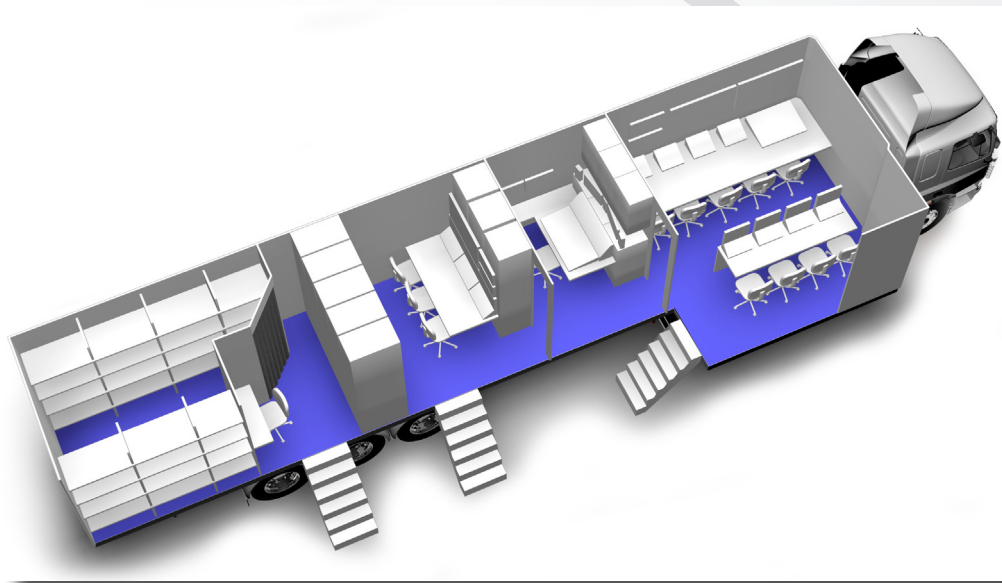

HD-14

10 cam High Definition OB Truck

Vehicle

Trailer
 Length / Width / Height
 16,5m / 2,55m / 4,00m
 Power 1x 63A, 3-phase 400VAC
 UPS

Cameras 1080i

Grassvalley LDK-8000 Elite 3G fiber
 Grassvalley LDK-8300 2x, 3x Super Motion

Production (5.1 monitoring)

Vision Switcher
 Grass Valley Kayak 2,5 ME
 48 inputs / 24 outputs
 6ch Ram recorder
 5ch iDPM
 Lightning & Kurl Effects on all iDPM
 2 pc. 52" LCD monitor
 Kaleido-X Multiview
 3 pc. 24" LCD monitor
 Kaleido-X Multiview

Graphics System

On Request

Audio Systems

LAWO mc256 Mixing console
 LAWO Nova 73 HD Core
 Routing capacity 81.92x81.92
 96 DSP channels
 80 Mic/Line inputs
 96 Analog Line inputs
 120 Analog Line outputs
 160 AES single inputs
 160 AES single outputs
 Lawo plug-in server
 Lexicon PCM total plug-in bundle -
 Reverb and effects
 TC Electronic Mastering 6000
 1 pc DolbyE Encoder
 1 pc. DolbyE Decoder
 Audio Follow Video