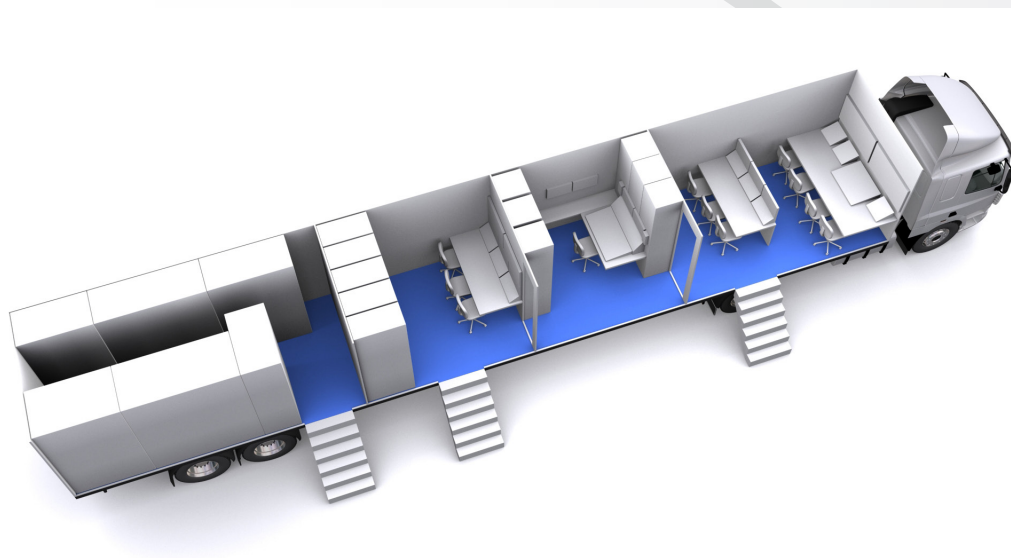

## 10 cam High Definition OB Truck

### Vehicle

Trailer  
 Length / Width / Height  
 16,5m / 2,55m / 4,00m  
 Power 1x 63A, 3-phase 400VAC