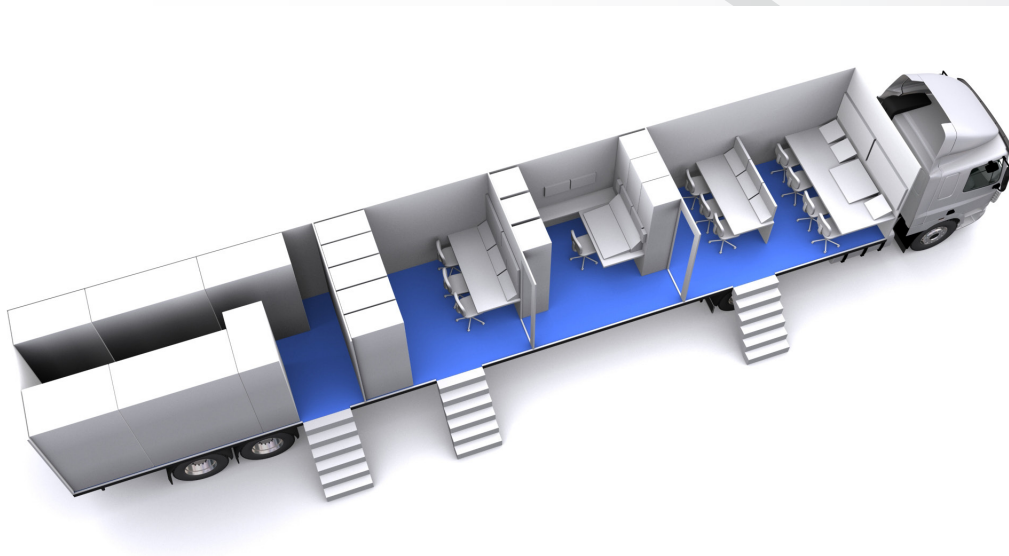

HD-13

10 cam High Definition OB Truck

Vehicle

Trailer
 Length / Width / Height
 16,5m / 2,55m / 4,00m
 Power 1x 63A, 3-phase 400VAC

Cameras 1080i

Grassvalley LDK-8000 Elite Multiformat 3G
 Grassvalley LDK-8300 x3 Super Slomo

Production (5.1 monitoring)

Vision Switcher
 Grass Valley Kayak 2,5 ME
 48 inputs / 24 outputs
 6ch Ram recorder
 5ch iDPM
 Lightning & Kurl Effects on all iDPM
 2 pc. 52" LCD monitor
 Kaleido-X Multiview
 3 pc. 24" LCD monitor
 Kaleido-X Multiview

Graphics System

On Request

Audio Systems

LAWO mc²56 Mixing console
 LAWO Nova 73 HD Core
 Routing capacity 81.92x81.92
 96 DSP channels
 48 Mic/Line inputs
 96 Analog Line inputs
 120 Analog Line outputs
 160 AES single inputs
 160 AES single outputs
 TC Electronic Mastering 6000
 1 pc. DolbyE Encoder
 1 pc. DolbyE Decoder
 Audio Follow Video