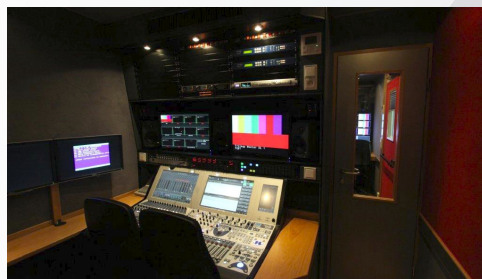

HD-13

10 cam High Definition OB Truck

Vehicle

Trailer
Length / Width / Height
16,5m / 2,55m / 4,00m
Power 1x 63A, 3-phase 400VAC

Cameras 1080i

Grassvalley LDK-8000 Elite Multiformat 3G
Grassvalley LDK-8300 x3 Super Slomo

Production (5.1 monitoring)

Vision Switcher
Grass Valley Kayak 2,5 ME
48 inputs / 24 outputs
6ch Ram recorder
5ch iDPM
Lightning & Kurl Effects on all iDPM
2 pc. 52" LCD monitor
Kaleido-X Multiview
3 pc. 24" LCD monitor
Kaleido-X Multiview

Vision

3 pc. Tektronix WFM 5000 Scope
3 pc. Penta 21,5" LCD monitor
1 pc. 40" LCD monitor
Kaleido-X Multiview
2pc. 24" LCD monitor
Kaleido-X Multiview

Video Systems

Miranda Kaleido-X
96 HD-SDI inputs
UMD, Audio meter, Etc.
2 pc. Trilogy Master XL Ref. Generator
6 pc. Lynx Cross converters
3 pc. Lynx Down converters
3 pc. Lynx Synchronizers

Graphics System

On Request

Audio Systems

LAWO mc²56 Mixing console
LAWO Nova 73 HD Core
Routing capacity 81.92x81.92
96 DSP channels
48 Mic/Line inputs
96 Analog Line inputs
120 Analog Line outputs
160 AES single inputs
160 AES single outputs
TC Electronic Mastering 6000
1 pc. DolbyE Encoder
1 pc. DolbyE Decoder
Audio Follow Video

Intercom

Riedel Artist 64x64
11 Internal panels
5 External panels
2 pc. RIFACE Radio Talkback
8 pc. Motorola GP340 Hand Radio
Integrated with Audio Router

Control System

Virtual Studio Machine
64x64 GPI/Tally MTX
Unlimited Serial GPI/Tally Control
Hardware/Software Redundancy

VTR/Hard disc

4 pc VTR (XDCAM HD/HDCAM/DIGIBETA)
3 pc 6ch XT2 EVS
X-File, X-Store, IP-Director
EVS EPSIO