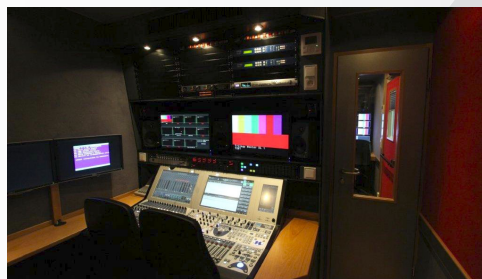

HD-13

10 cam High Definition OB Truck

Vehicle

Trailer
Length / Width / Height
16,5m / 2,55m / 4,00m
Power 1x 63A, 3-phase 400VAC

Cameras 1080i

Grassvalley LDK-8000 Elite Multiformat 3G
Grassvalley LDK-8300 x3 Super Slomo

Production (5.1 monitoring)

Vision Switcher
Grass Valley Kayak 2,5 ME
48 inputs / 24 outputs
6ch Ram recorder
5ch iDPM
Lightning & Kurl Effects on all iDPM
2 pc. 52" LCD monitor
Kaleido-X Multiview
3 pc. 24" LCD monitor
Kaleido-X Multiview

Vision

3 pc. Tektronix WFM 5000 Scope
3 pc. Penta 21,5" LCD monitor
1 pc. 40" LCD monitor
Kaleido-X Multiview
2pc. 24" LCD monitor
Kaleido-X Multiview

Video Systems

Miranda Kaleido-X
96 HD-SDI inputs
UMD, Audio meter, Etc.
2 pc. Trilogy Master XL Ref. Generator
6 pc. Lynx Cross converters
3 pc. Lynx Down converters
3 pc. Lynx Synchronizers

Graphics System

On Request

Audio Systems

LAWO mc²56 Mixing console
LAWO Nova 73 HD Core
Routing capacity 81.92x81.92
96 DSP channels
48 Mic/Line inputs
96 Analog Line inputs
120 Analog Line outputs
160 AES single inputs
160 AES single outputs
TC Electronic Mastering 6000
1 pc. DolbyE Encoder
1 pc. DolbyE Decoder
Audio Follow Video

Intercom

Riedel Artist 64x64
11 Internal panels
5 External panels
2 pc. RIFACE Radio Talkback
8 pc. Motorola GP340 Hand Radio
Integrated with Audio Router

Control System

Virtual Studio Machine
64x64 GPI/Tally MTX
Unlimited Serial GPI/Tally Control
Hardware/Software Redundancy

VTR/Hard disc

4 pc. VTR (XDCAM HD/HDCAM/DIGIBETA)
3 pc. 6ch XT2 EVS
X-File, X-Store, IP-Director
EVS EPSIO