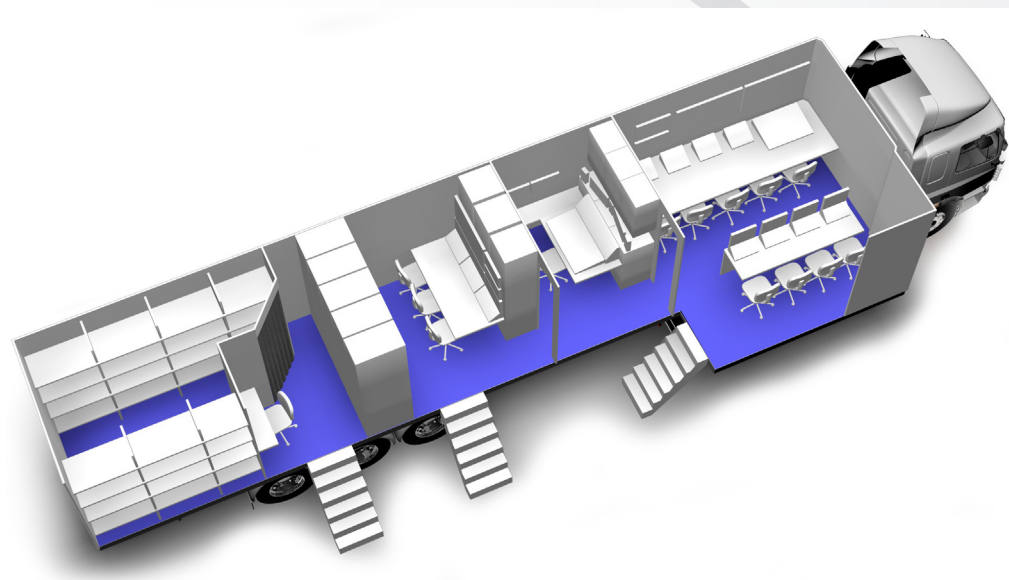

# HD-12

## 10 cam High Definition OB Truck

### Vehicle

Trailer  
 Length / Width / Height  
 16,5m / 2,55m / 4,00m  
 Power 1x 63A, 3-phase 400VAC  
 UPS