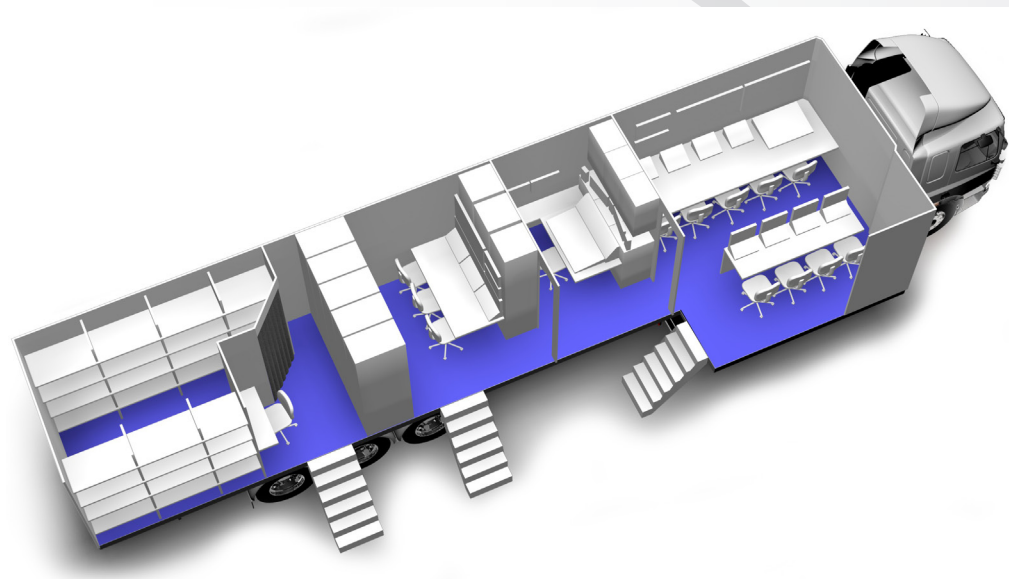

# HD-12

## 10 cam High Definition OB Truck

### Vehicle

Trailer  
 Length / Width / Height  
 16,5m / 2,55m / 4,00m  
 Power 1x 63A, 3-phase 400VAC  
 UPS