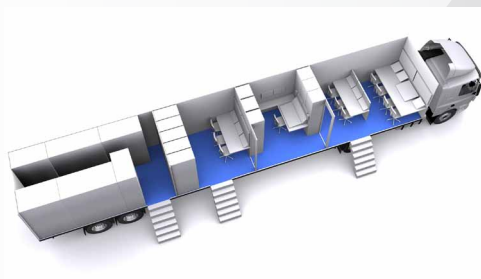

HD-11

10 cam High Definition OB Truck

Vehicle

Trailer
 Length / Width / Height
 16,5m / 2,55m / 4,00m
 Power 1x 63A, 3-phase 400VAC

Cameras 1080i

Sony HDC-950 Multiformat HD CAM
 Sony HDC-3300 HD x3 Super Motion CAM

Production (5.1 monitoring)

Vision Switcher
 Grass Valley Kayak 2,5 ME
 48 inputs / 24 outputs
 6ch Ram recorder
 5ch iDPM
 Lightning & Kurl Effects on all iDPM
 2 pc. 52" LCD monitor
 Kaleido-X Multiview
 3 pc. 24" LCD monitor
 Kaleido-X Multiview