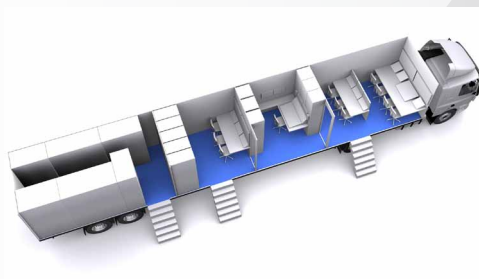

HD-11

10 cam High Definition OB Truck

Vehicle

Trailer
 Length / Width / Height
 16,5m / 2,55m / 4,00m
 Power 1x 63A, 3-phase 400VAC

Cameras 1080i

Sony HDC-950 Multiformat HD CAM
 Sony HDC-3300 HD x3 Super Motion CAM

Production (5.1 monitoring)

Vision Switcher
 Grass Valley Kayak 2,5 ME
 48 inputs / 24 outputs
 6ch Ram recorder
 5ch iDPM
 Lightning & Kurl Effects on all iDPM
 2 pc. 52" LCD monitor
 Kaleido-X Multiview
 3 pc. 24" LCD monitor
 Kaleido-X Multiview